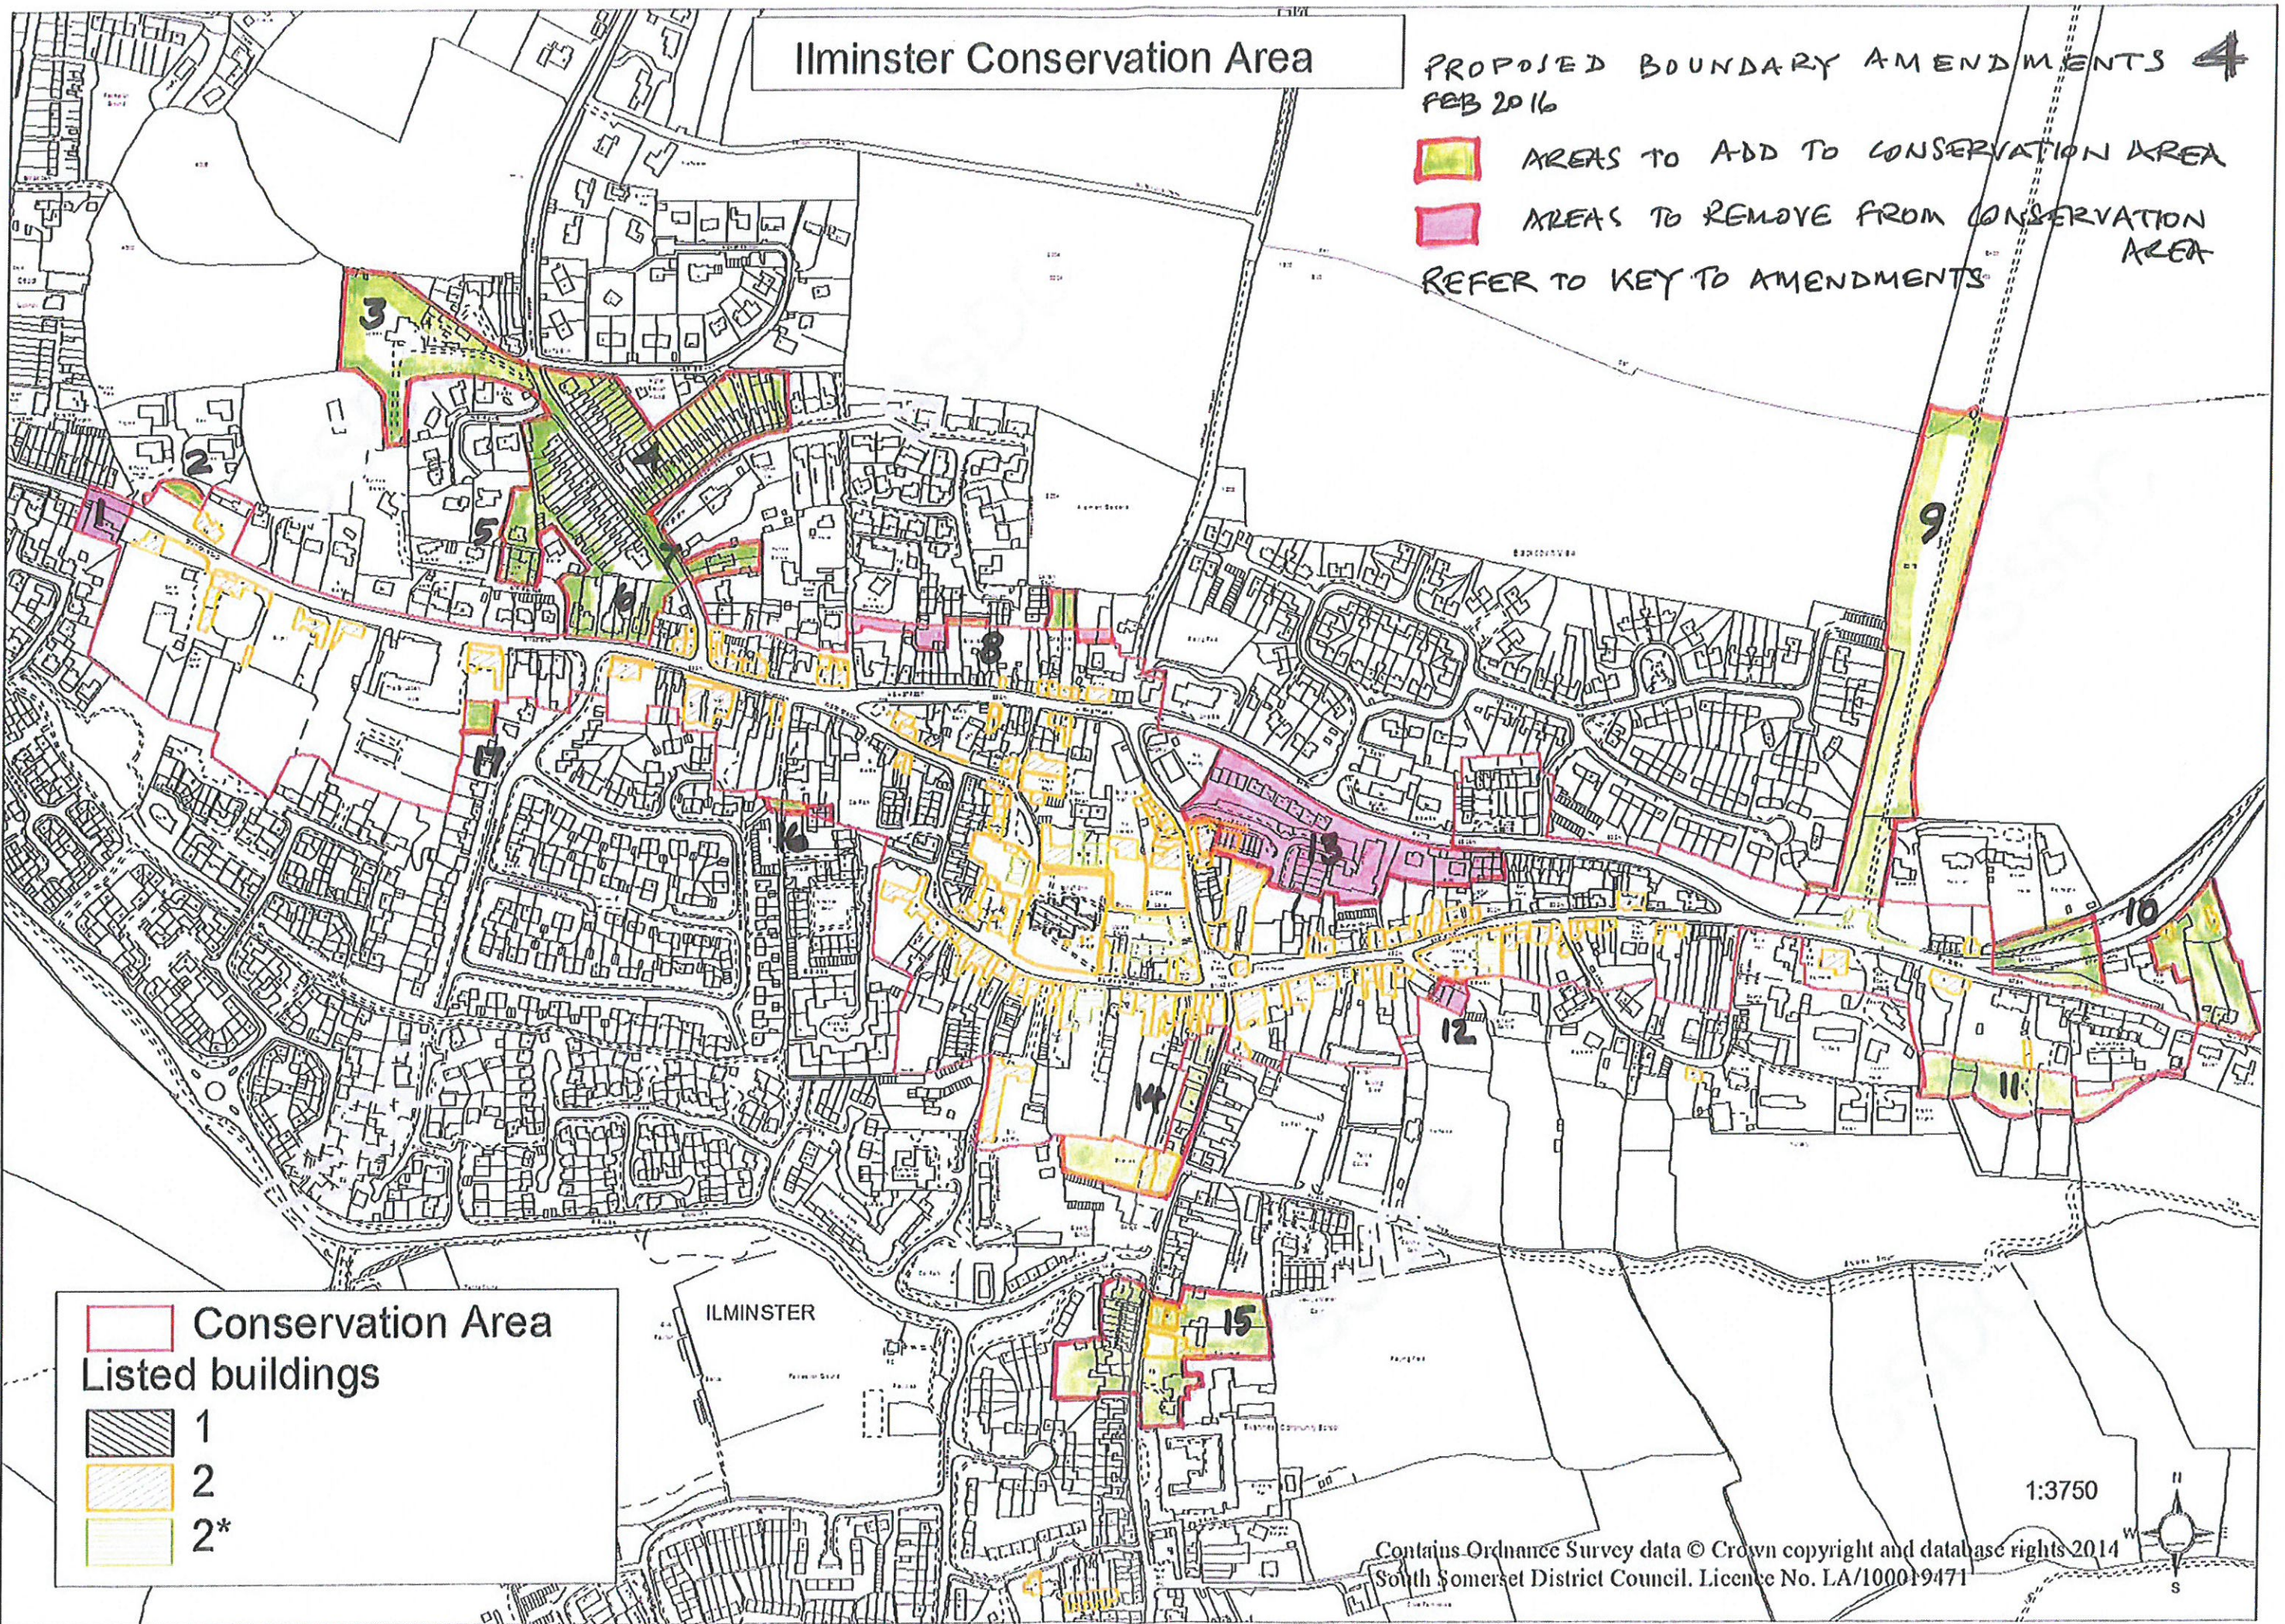

Iminster Conservation Area

PROPOSED BOUNDARY AMENDMENTS 4
FEB 2016

 AREAS TO ADD TO CONSERVATION AREA

 AREAS TO REMOVE FROM CONSERVATION AREA

REFER TO KEY TO AMENDMENTS

 Conservation Area

Listed buildings

-  1
-  2
-  2*

1:3750

Contains Ordnance Survey data © Crown copyright and database rights 2014
South Somerset District Council. Licence No. LA/100019471